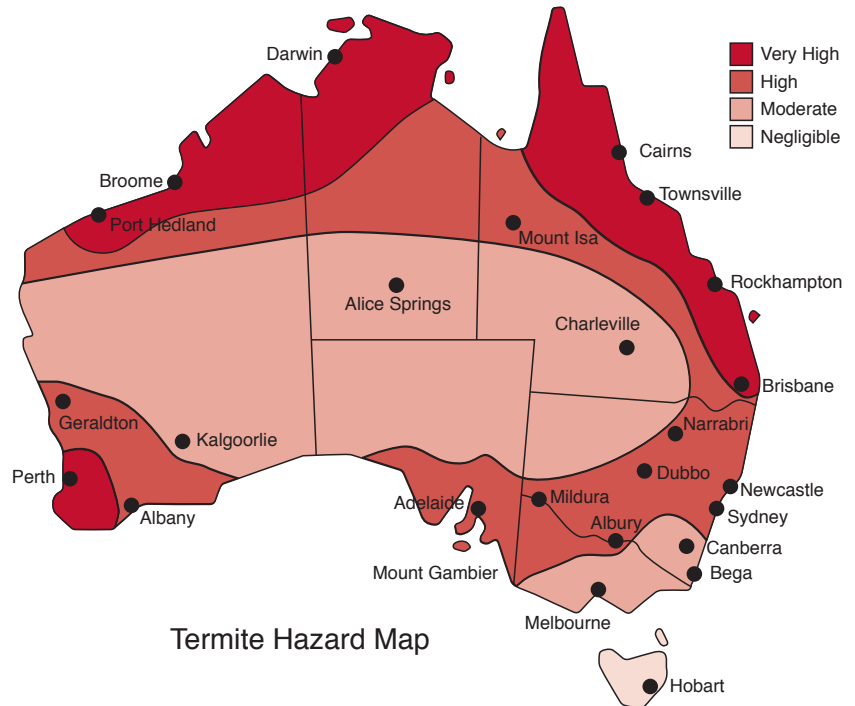

Trelona® ATBS

Advance® Termite Bait System

 **BASF**

We create chemistry

Homeowner Guide

Termite Issues in Australia

Termites are a highly destructive pest and a major cause of economic damage to homes around Australia. One in three homes in Australia has been affected by termite damage. There are hundreds of termite species around Australia, although only a small number of these species are responsible for structural damage to our homes.

Although the coastal belt and northern parts of Australia are generally regarded as the highest-risk areas for subterranean termite infestation, economically significant species, which damage timber, are found throughout mainland Australia. In reality, any structure containing wood is at risk of subterranean termite infestation whether in the city, suburbs or country, unless protective measures are taken.

Termite Hazard Map

Conducive conditions around your home

There are many conditions, which may be present around your home, that may be conducive to termite activity. Water and leaks associated with faulty plumbing, broken roof tiles, leaking shower recesses and air conditioning drainage can all contribute to a build-up of moisture in the surrounding soil, creating perfect conditions for termites. Trees, shrubs and gardens adjacent to your home can result in an excess in roots, moisture and other organic matter, allowing termites to establish and gain access undetected into the foundations, expansion joints or other concealed entry points. It is recommended that your home is inspected annually by a pest management professional. This not only identifies any termite activity in the structure, but will also ensure that any conducive conditions are identified so they can be rectified to reduce the risk to your home.