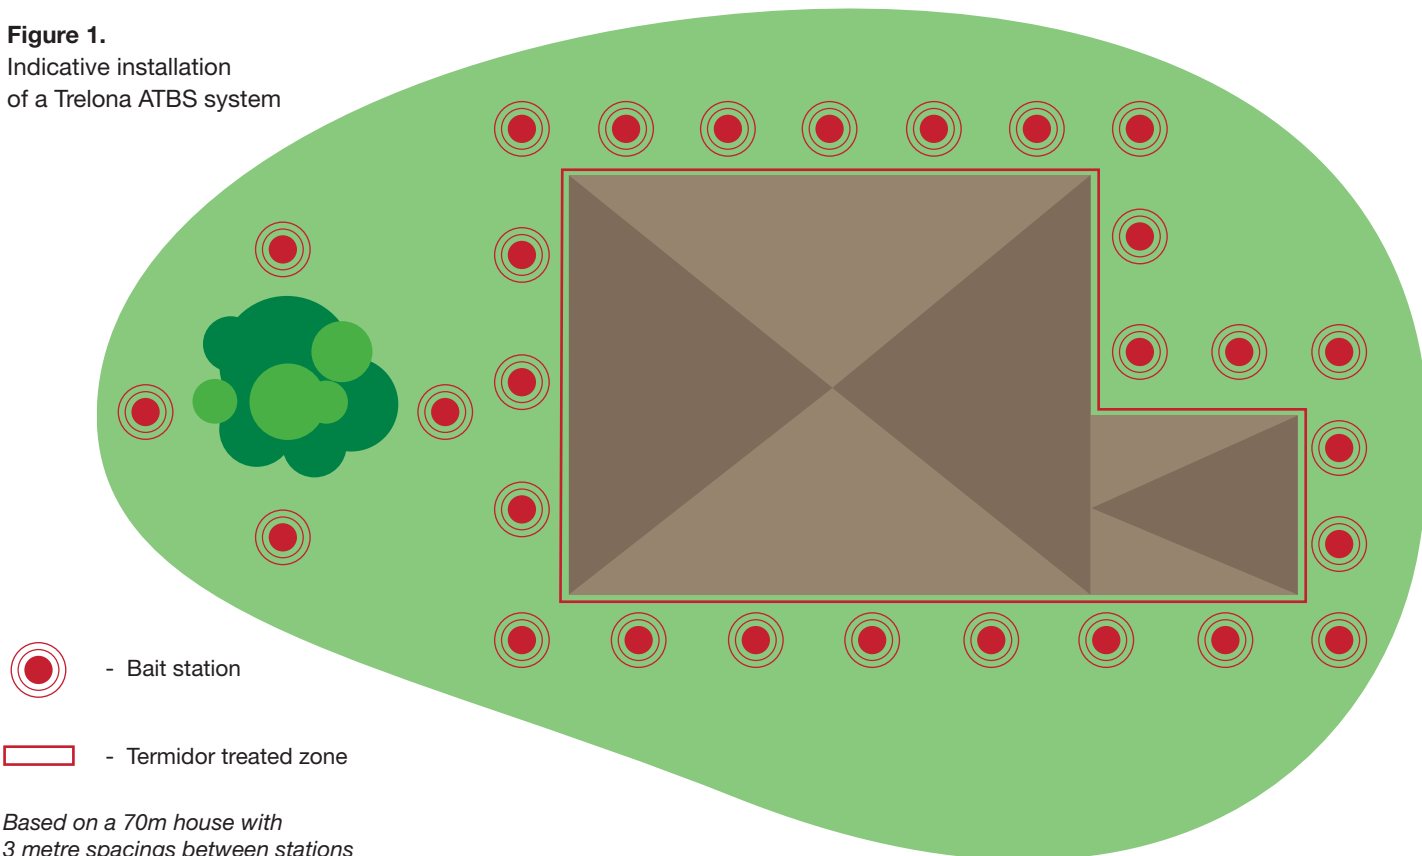

Combined protection - unmatched peace of mind

The unique advantage of Trelona ATBS is that it can be used in combination with Termidor Residual termiticide and insecticide and Termidor HE high-efficiency termiticide.

Termidor has been the most trusted name in termite control since 2002 and has been the benchmark for termiticides in the Australian market. This trusted technology can now be combined with the most advanced baiting system available.

Due to termite risk or construction design, a combined treatment may provide the most adequate and thorough protection for your home (Figure 1). Where required or in instances where additional “peace of mind” is desired, your pest management professional may design a treatment plan combining the power of these two trusted technologies.

Figure 1.
Indicative installation
of a Trelona ATBS system

Trelona® ATBS
Advance® Termite Bait System

For more information on Trelona ATBS visit
pest-control.basf.com.au or call 1800 558 399